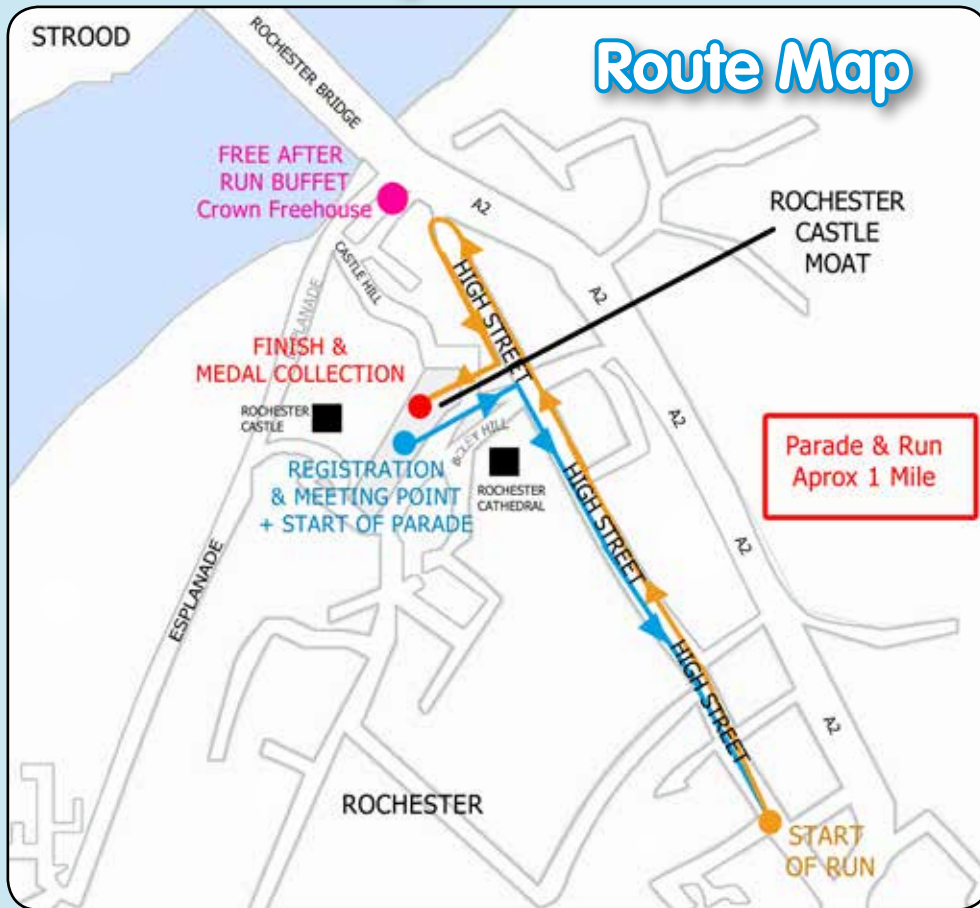

# the Santa Charity Fun Run

## Key

- Registration & Meeting Point - Rochester Castle Moat *from 12.00 to 13.45*
- Parade of Santa Route- from Rochester castle Moat *starts at 14.00*
- Fun Run Start Line - Junction of High Street & Almon Place *approx 14.15*
- Fun Run Route
- Fun Run Finish & Medal Collection - Rochester Castle Moat *from 14.25 to 15.00*
- FREE after Run Buffet - Crown Freehouse Rochester *from 15.00*

Printed by Barkers Litho Printers 01634 829048

Welcome to  
Rotary Club of Medway  
Annual Santa Fun Run

SATURDAY 18th NOVEMBER 2017  
Castle Moat - Rochester  
organised by the  
ROTARY CLUB of MEDWAY

This annual event is now nine years old and each year attracts a larger number of people interested in having some family fun. Winning is not the objective BUT taking part more important, where fitness is much less important than following in the footsteps of young, old, wheelchairs, prams and pets, all decorated to bring in the Christmas cheer of Santa. This year will be no exception. The registration desk will be open at 12.00 for on-the-day bookings and for suit collections. Our local DJs will be entertaining and warming up the Santas from 13.00, before the hundreds of Santas make their way in a mass parade, starting at 14.00, into the depths of Rochester High Street where over 1,000 paraded last year.